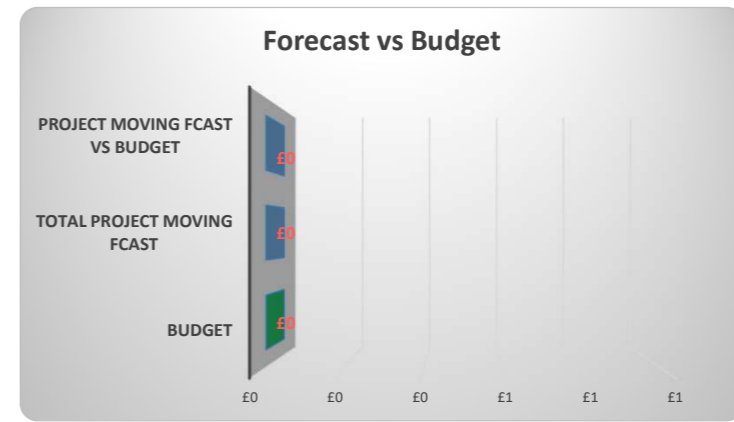

# Project budget dashboard

Project budget dashboard

Project budget dashboard

00:00

0

0

0