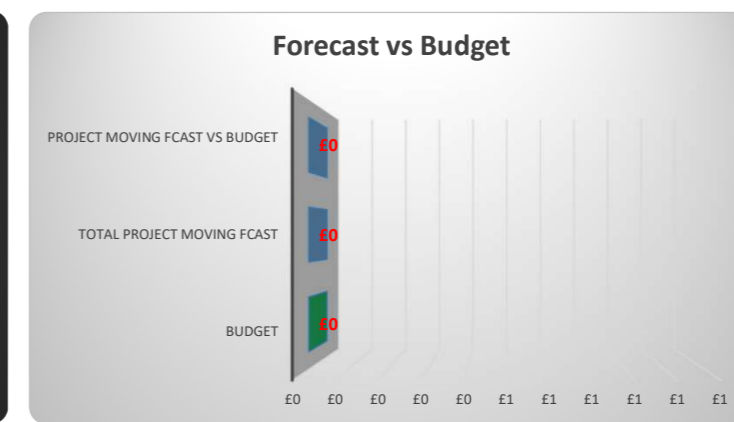

# Project budget dashboard

Project budget dashboard

Project budget dashboard

00:00

0

0

0