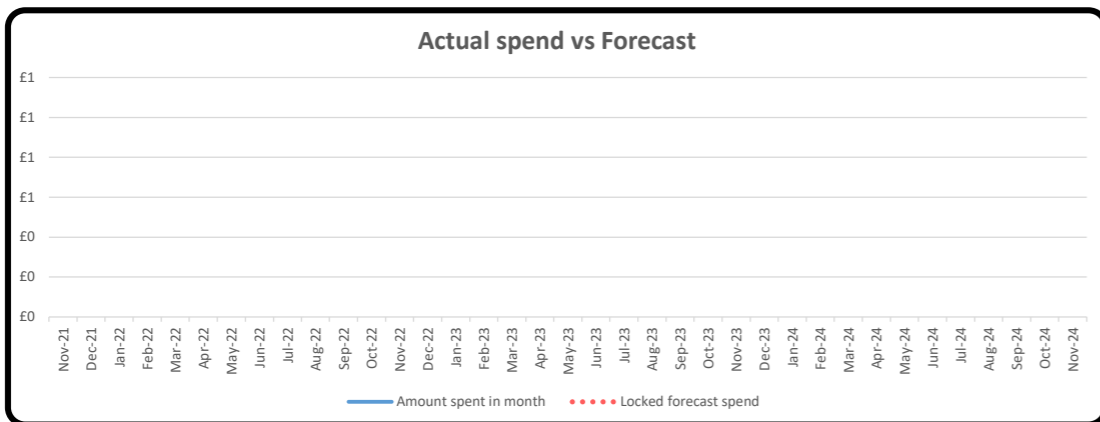

# Project budget dashboard

Project budget dashboard

Project budget dashboard

00:00

0

0

0