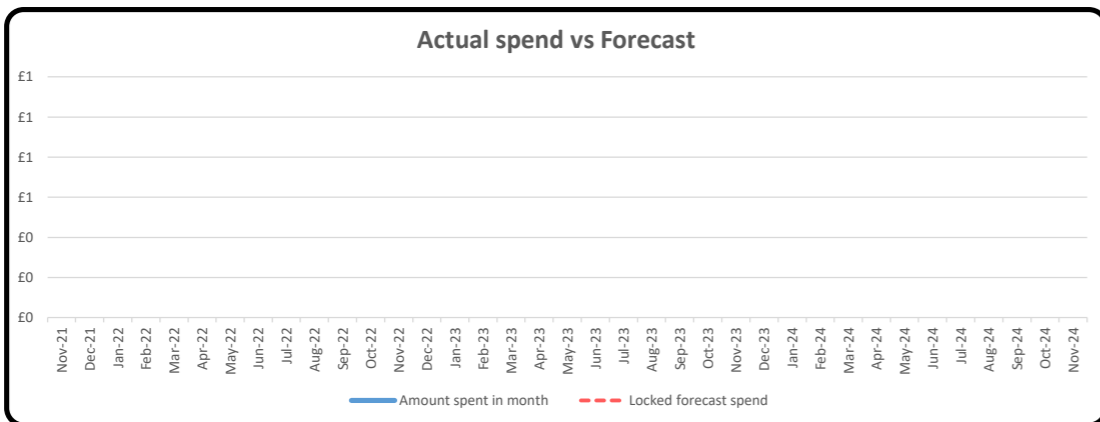

# Project budget dashboard

Project budget dashboard

Project budget dashboard

00:00

0

0

0