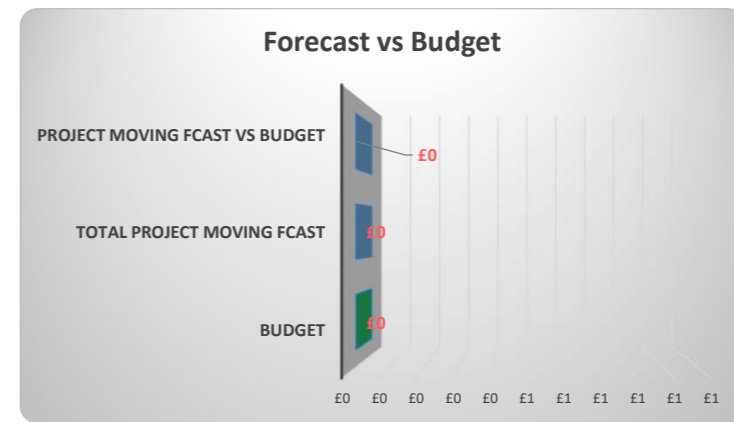

# Project budget dashboard

Project budget dashboard

Project budget dashboard

00:00

0

0

0