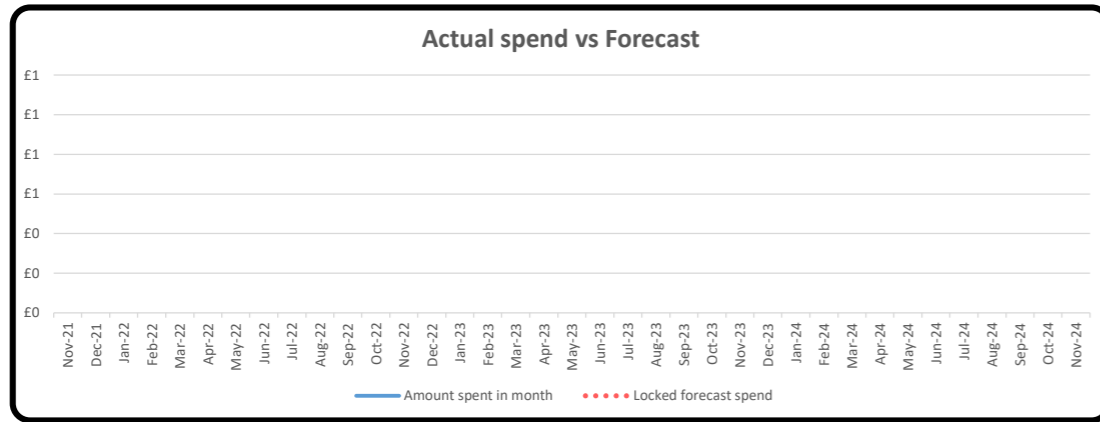

# Project budget dashboard

Project budget dashboard

Project budget dashboard

00:00

0

0

0